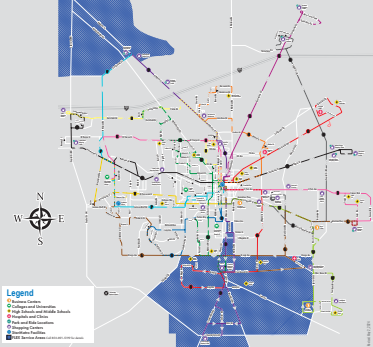

Weekday Routes

A	Asheville Going East: GA90 20 Going West: GA90 14 Bus comes every 30 min (45 min off-peak week-ends)
B	Big Bend Going North: GA90 14 Bus comes every 30 min (45 min off-peak week-ends) Going South: GA90 20 Bus comes every 30 min
D	Dugwood Going South: GA90 14 Bus comes every 30 min (45 min off-peak)
E	Englewood Going East: GA90 10 Going West: GA90 17 Bus comes every 30 min (45 min off-peak)
F	Farmet Going North: GA90 20 Bus comes every 30 min
G	Gull Going North: GA90 8 Going South: GA90 18 Bus comes every 45 min
H	Hartfield Going West: GA90 6 Bus comes every 45 min
K	Killearn Going North: GA90 19 Bus comes every 45 min (30 min morning peak)
L	Live Oak Bus comes every 45 min
M	Mesa Going North: GA90 10 Going South: GA90 11 Bus comes every 30 min
N	Red Hills Going North: GA90 9 Bus comes every 45 min (30 min morning peak)
S	Sam Lick Going North: GA90 10 Bus comes every 45 min
T	Tall Timbers Going West: GA90 7 Bus comes every 30 min (45 min off-peak)
W	Wolf Wood Going South: GA90 24 Bus comes every 45 min
EXP	Expressway Express Going West: GA90 20 Going East: GA90 20
HXC	Horseshoe Express Going North: GA90 24
JHX	Jacksonville Express Going South: GA90 24

Legend

- Business Centers
- Colleges and Universities
- High Schools and Middle Schools
- Hospitals and Clinics
- Park and Bike Rentals
- Shopping Centers
- Sports/Recreation Facilities
- PLEX Service Areas call us at 828.255.6222